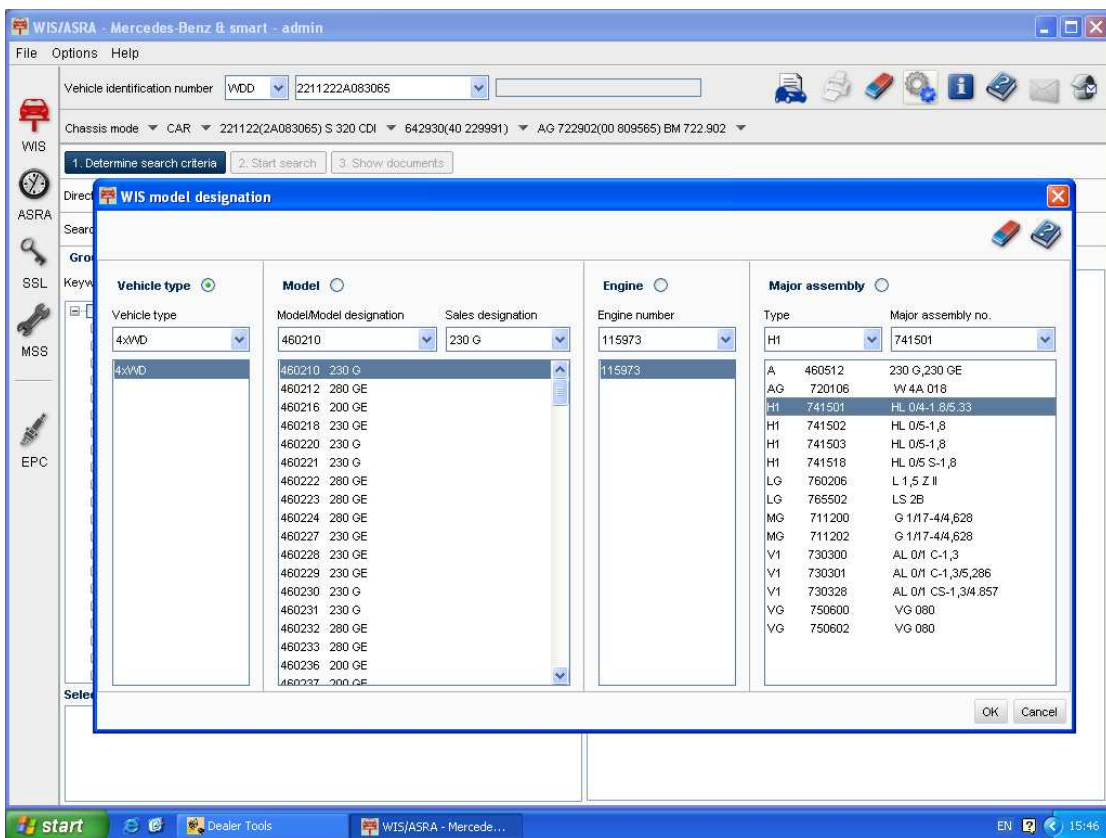

WIS Details functions