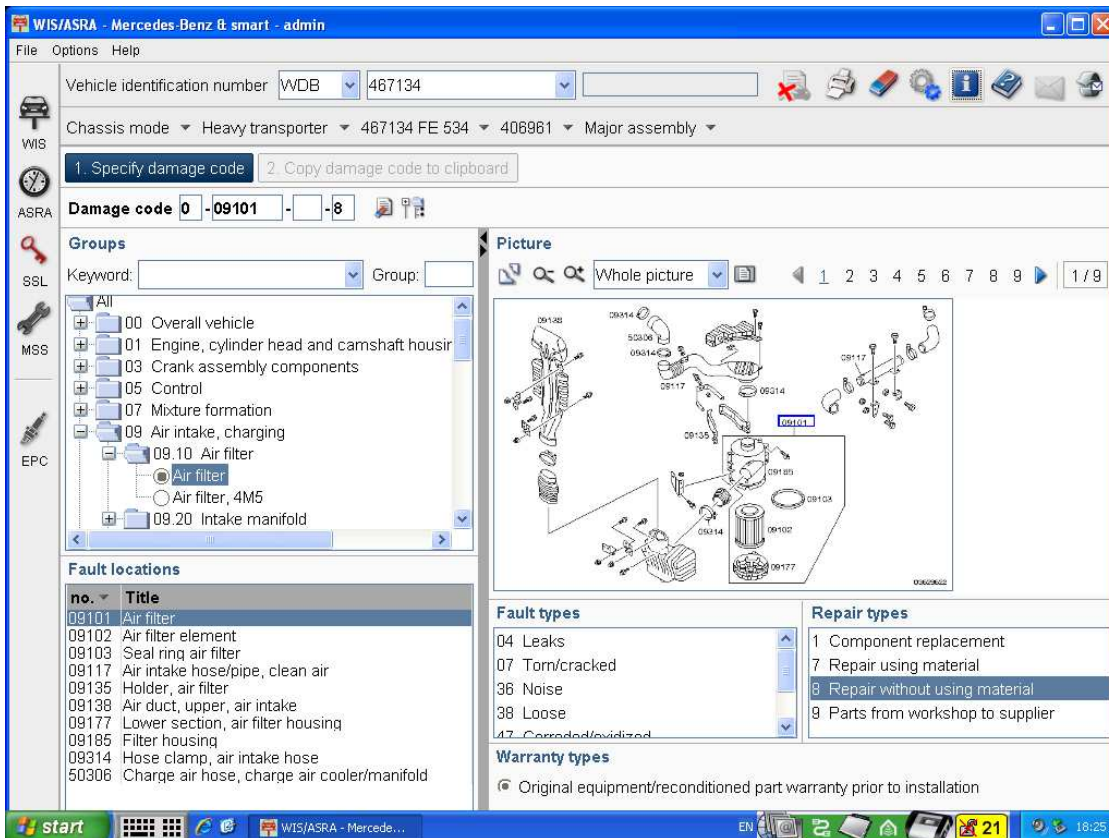

Automatic vehicle determination

New Version WIS

WIS Details functions

WIS Datacard Function

New EPC Function

no.	Title
09101	Air filter
09102	Air filter element
09103	Seal ring air filter
09117	Air intake hose/pipe, clean air
09135	Holder, air filter
09138	Air duct, upper, air intake
09177	Lower section, air filter housing
09185	Filter housing
09314	Hose clamp, air intake hose
50306	Charge air hose, charge air cooler/manifold