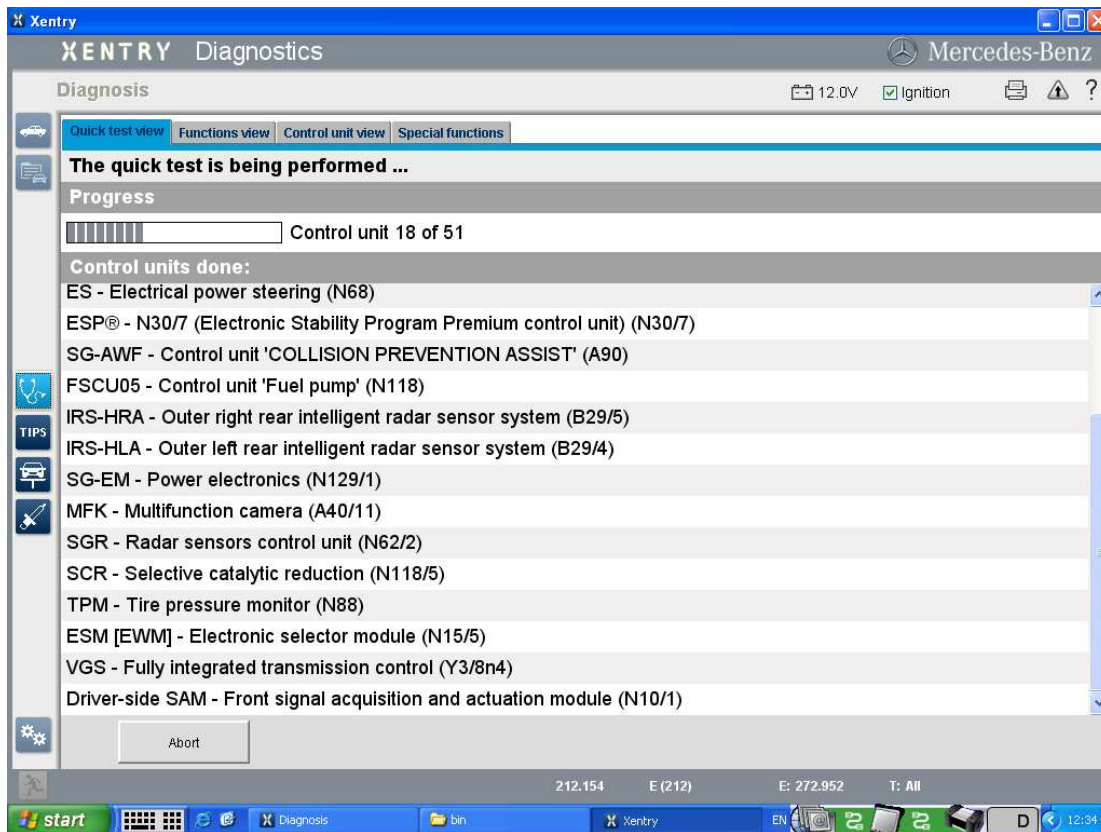

Xentry Works with W212

Super MB STAR Online Verify