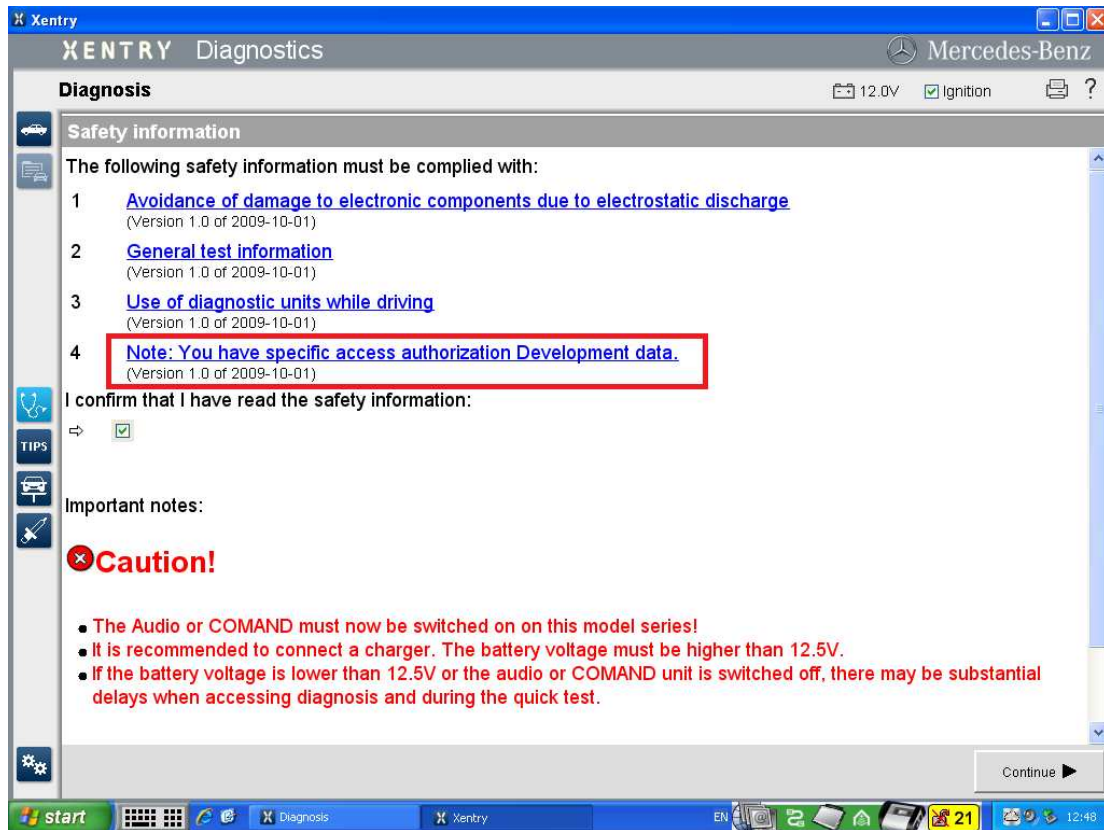

Xentry Developer mode