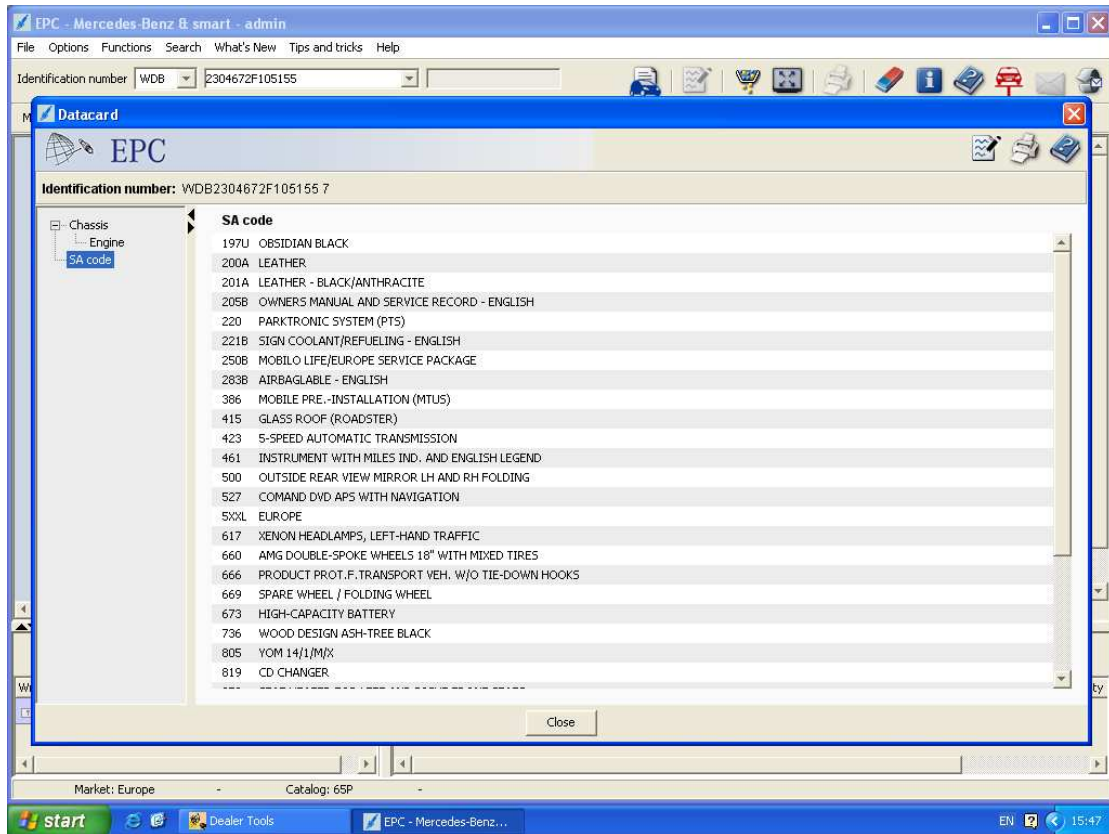

EPC Datacard