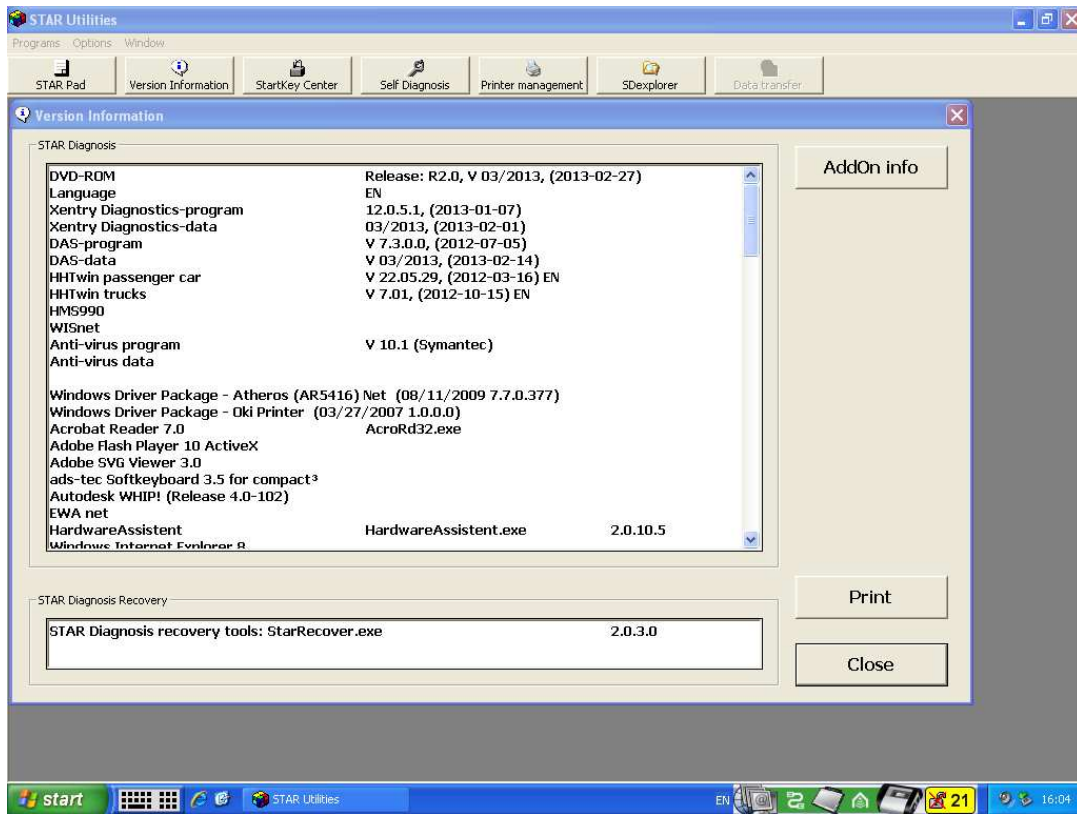

New Xentry Version

Xentry TIPS Function (Need SCN account)

The screenshot shows the Xentry TIPS interface with a navigation menu at the top including 'Anderungen', 'Suche', 'Meine Suchen', and 'Info'. Below the menu is a table titled 'Release/Version' and 'Wichtige Informationen / Neue Funktionen'. The table lists updates from v2.2 to v2.10, each with a date and a list of changes or new features.