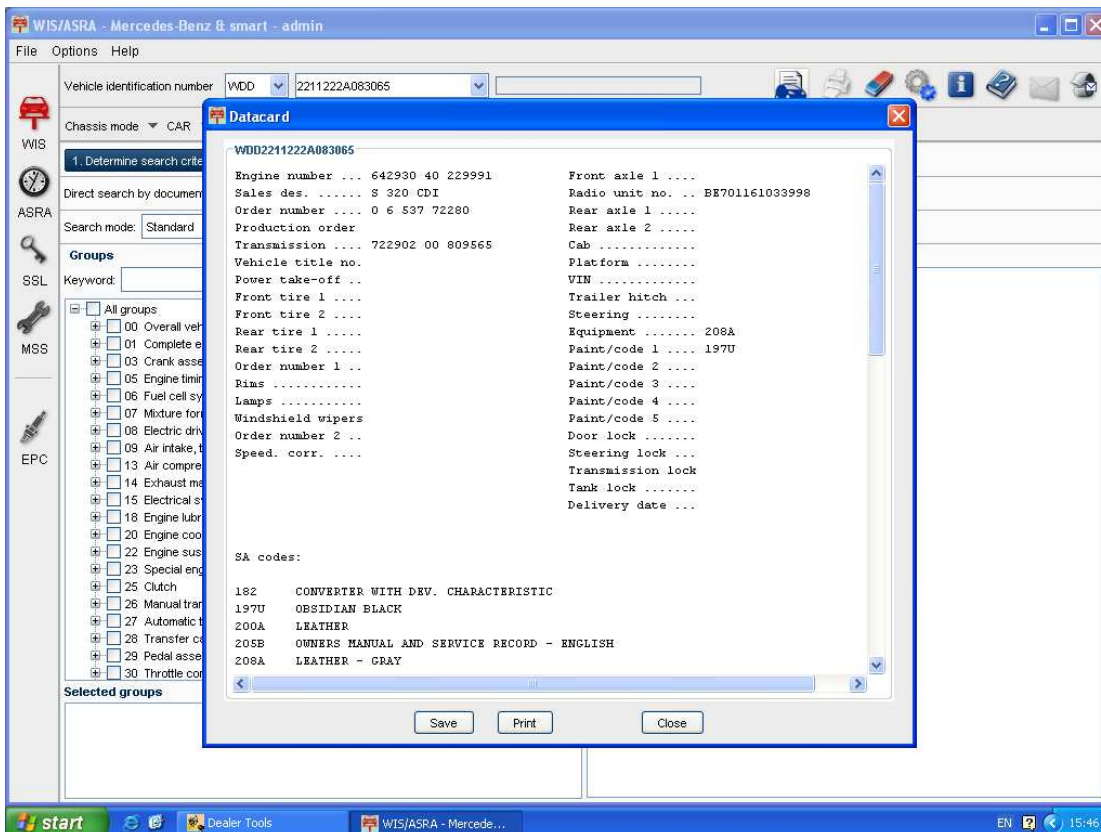

Automatic vehicle determination

New Version WIS

WIS Details functions

WIS Datacard Function

New EPC Function

no.	Title
09101	Air filter
09102	Air filter element
09103	Seal ring air filter
09117	Air intake hose/pipe, clean air
09135	Holder, air filter
09138	Air duct, upper, air intake
09177	Lower section, air filter housing
09185	Filter housing
09314	Hose clamp, air intake hose
50306	Charge air hose, charge air cooler/manifold