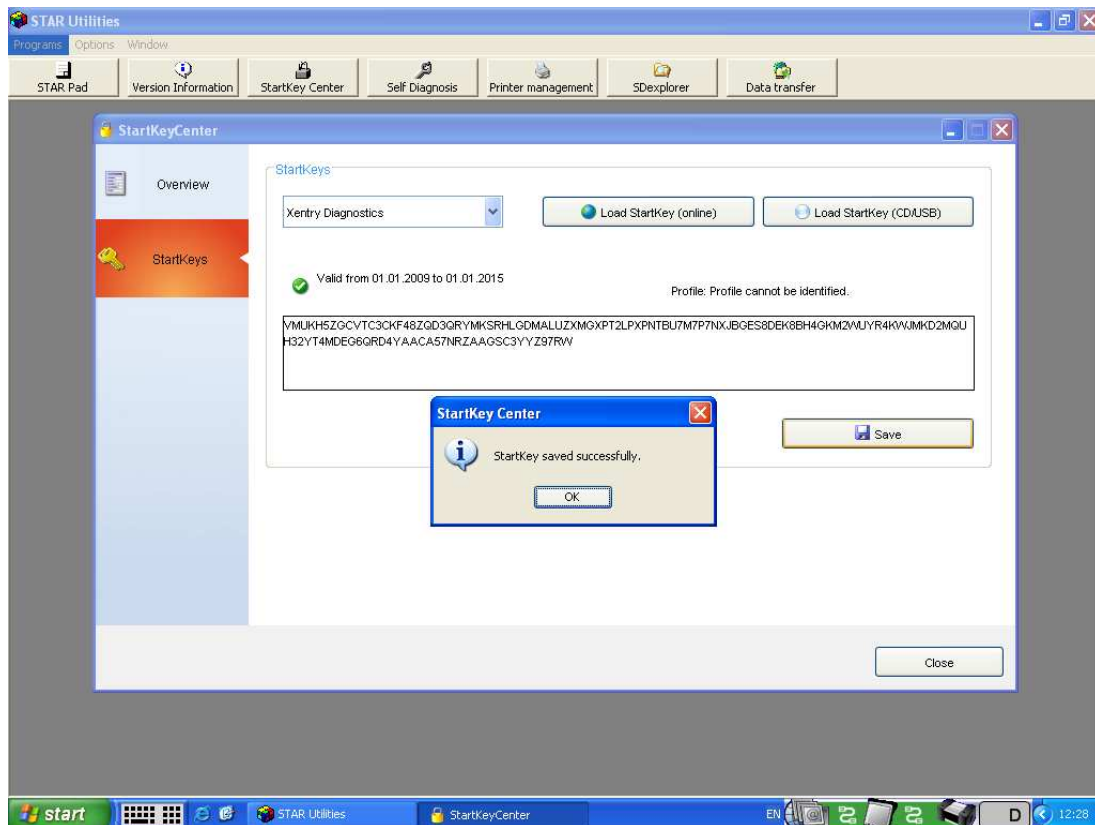

Warranty types

- Original equipment/reconditioned part warranty prior to installation

EPC Datacard

New Start Key Center

PL 67 (2013-1) Version

Xentry Works with W212

Super MB STAR Online Verify

Super MB STAR Verification System- Online verify your Super MB STAR - Maxthon Browser 3.2.0.1000