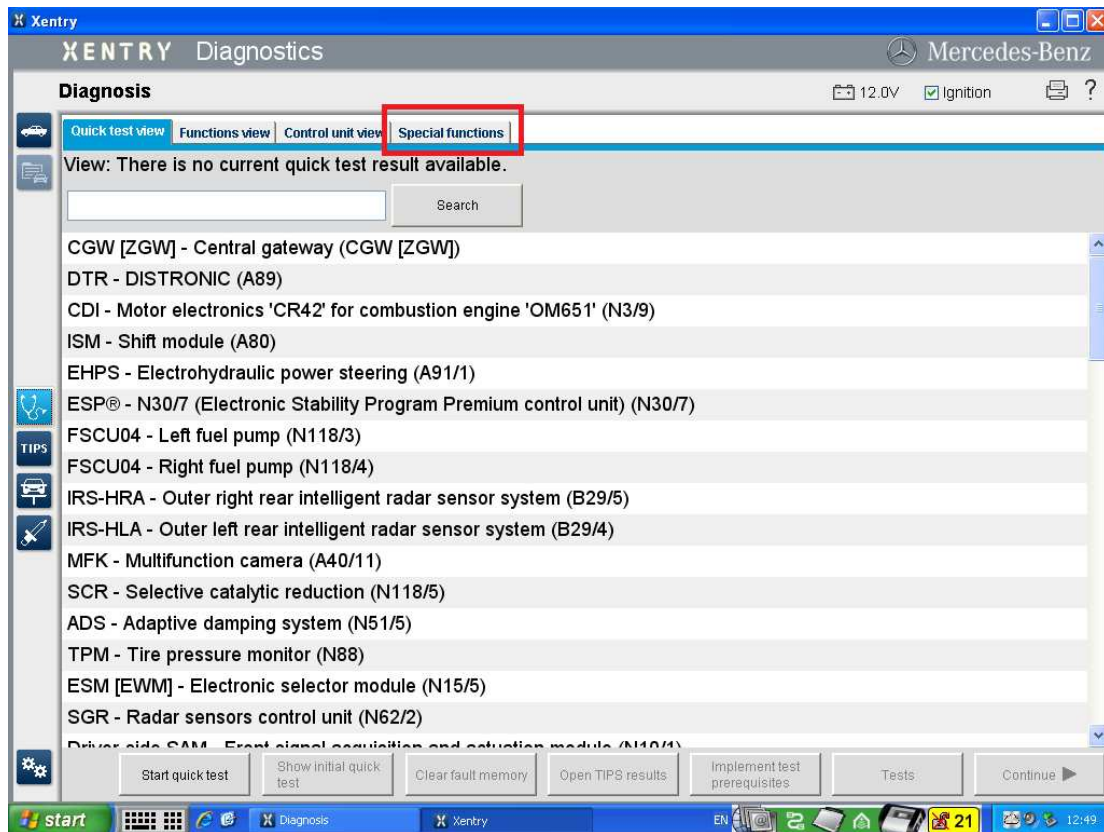

Xentry Special Function