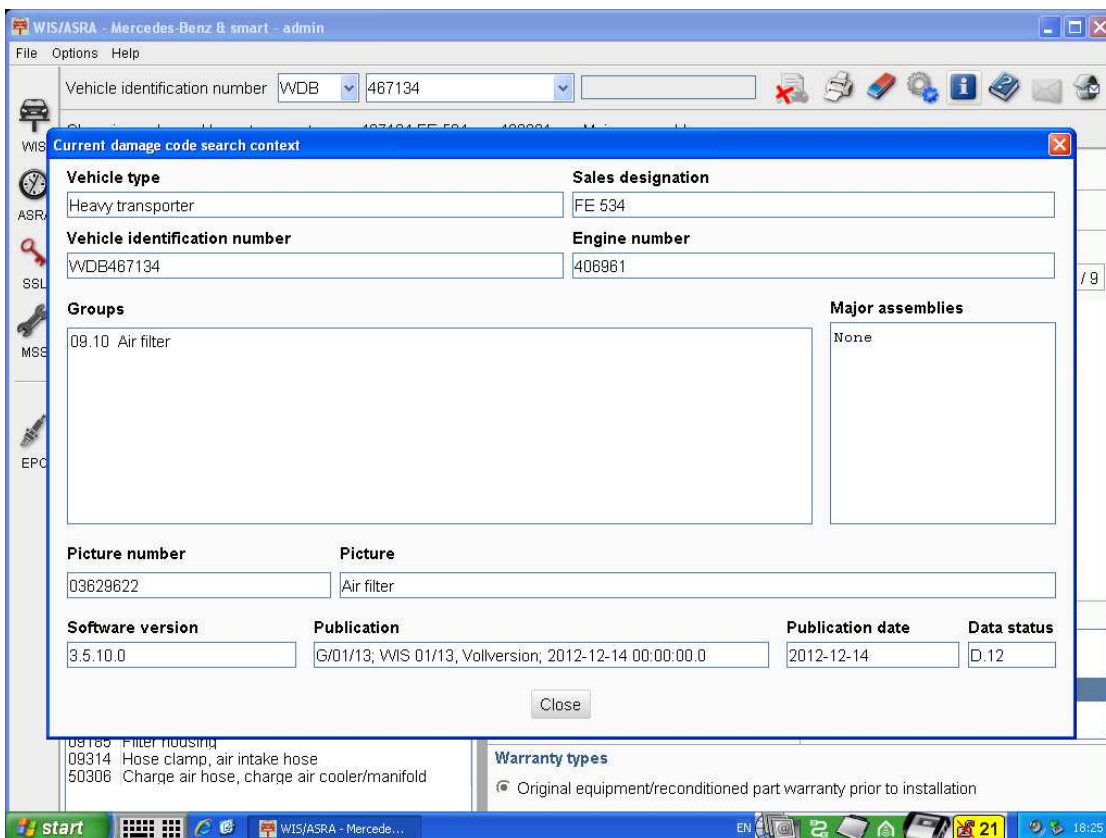

New Version WIS